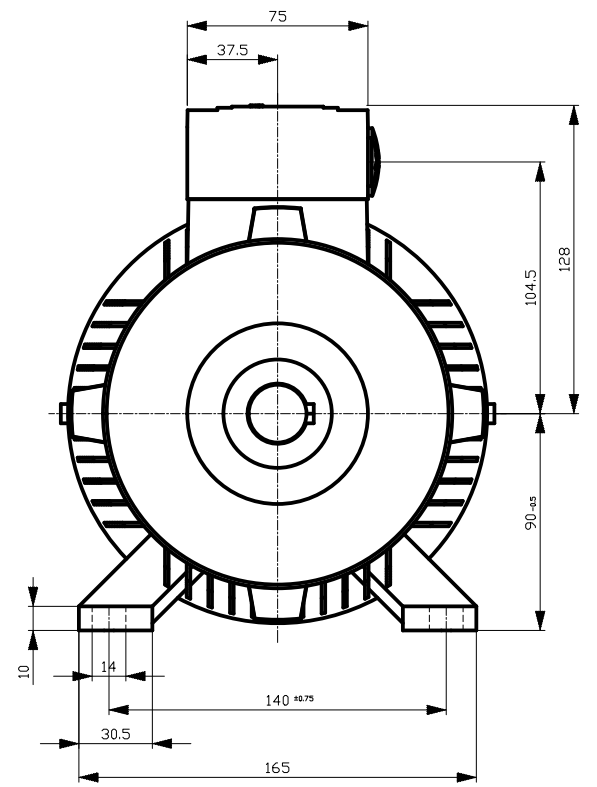

Confie a titre de secret d'entreprise. Tous droits réservés.
Confidado como secreto industrial. Nos reservamos todos los derechos.
Comunicado como segredo empresarial. Reservados todos os direitos.

The reproduction or use of this document or its contents is not permitted without express written authority. Offenders will be liable for damages. All rights, including rights created by patent grant or registration of a utility model or design, are reserved.

Copyright © Siemens AG 2005
Copy-drawing do not make any manual changes

Unit	mm		
Date	3/30/15	1LA7096-4AA10	
SIEMENS AG I DT LD Nuernberg		A11	
		DT