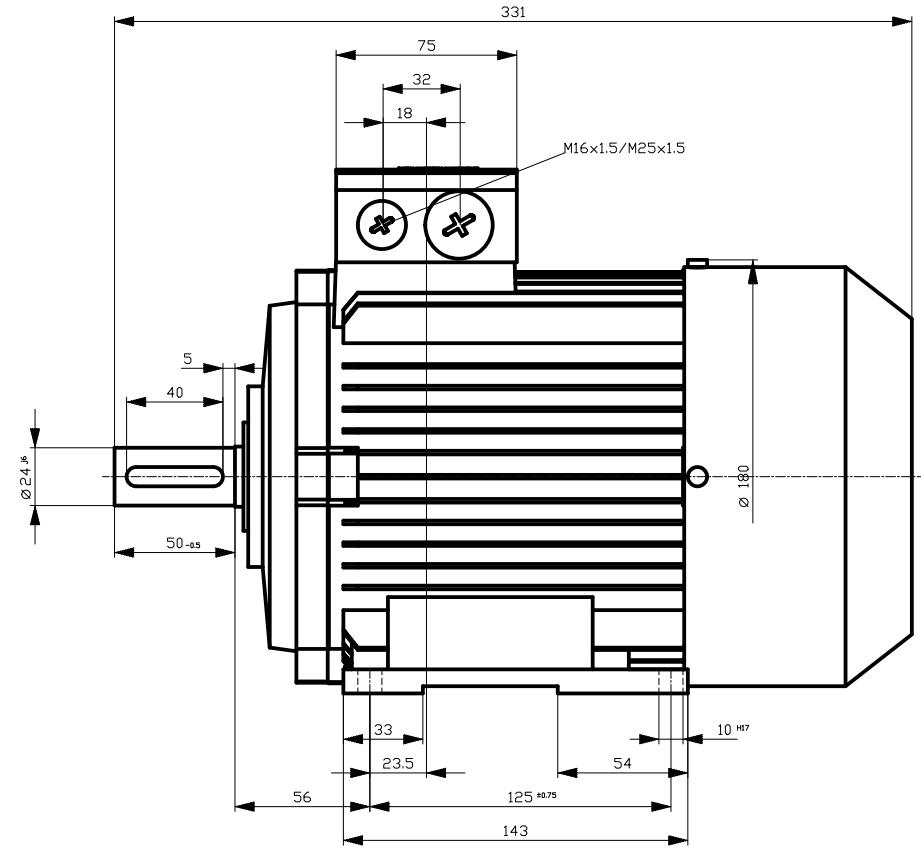

Confie a titre de secret d'entreprise. Tous droits réservés.
Confidado como secreto industrial. Nos reservamos todos los derechos.
Comunicado como segredo empresarial. Reservados todos os direitos.

The reproduction or use of this document or its contents is not permitted without express written authority. Offenders will be liable for damages. All rights, including rights created by patent grant or registration of a utility model or design, are reserved.

Copyright © Siemens AG 2005
Copy-drawing do not make any manual changes

Unit	mm		
Date	3/30/15	1LA7096-4AA10	
SIEMENS AG I DT LD Nuernberg		A11	
		DT